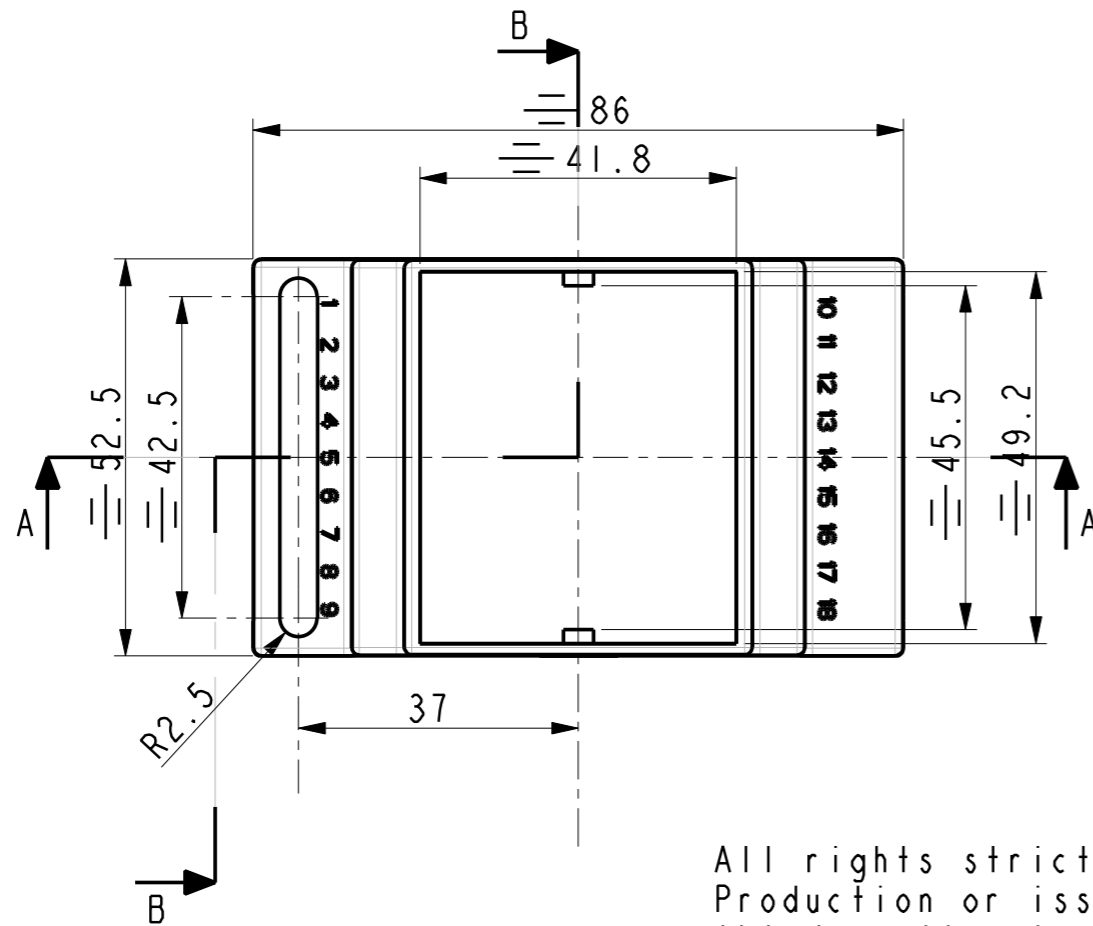

SECTION A-A

SECTION B-B

SCALE 0.500

All rights strictly reserved.
 Production or issue to
 third parties in any form
 whatever is not permitted
 without written authority
 from the proprietors.

Registrated design file: 2020060001255 ©

Dato: 26-Oct-10	BERNIC A/S	
Skala: 1.000	Kunde:	Sheet 1 of 1
Tol.:	Materiale:	Farve:
DS/ISO 2768 - m	PC	Grey 70350
Emne nr.:	3D model:	Tegn. nr.:
n.nnn.nnn.nnn	525_ENCL-01	BC 331
Betegnelsen:	Type 525, open 1-9, closed 10-18	Fil:
		525_ENCL-01