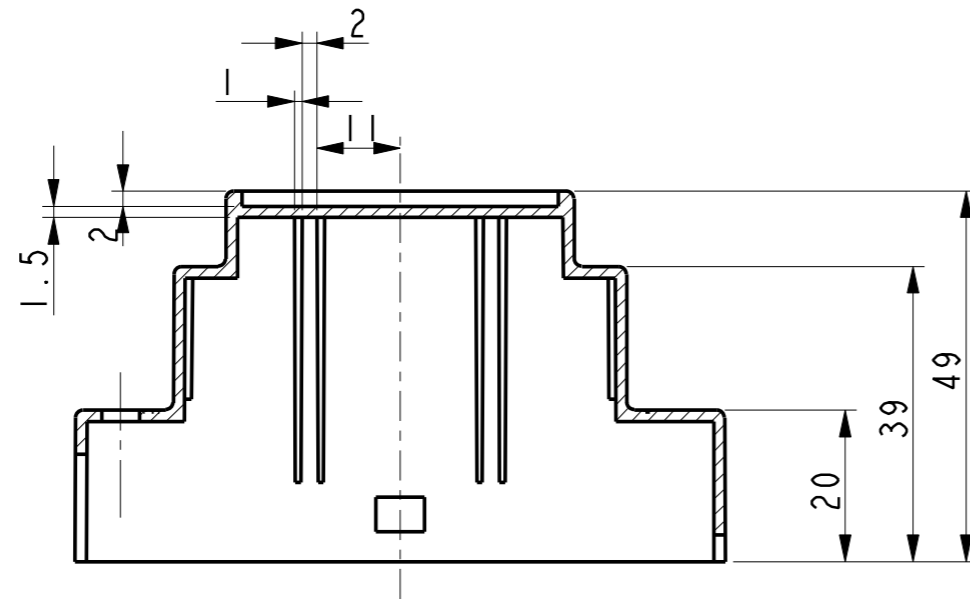

SECTION A-A

SECTION B-B

SCALE 0.500

All rights strictly reserved.
 Production or issue to
 third parties in any form
 whatever is not permitted
 without written authority
 from the proprietors.

Registrated design file: 2020060001255 ©

Dato: 26-Oct-10	BERNIC A/S	
Skala: 1.000	Kunde:	Sheet 1 of 1
Tol.:	Materiale:	Farve:
DS/ISO 2768 - m	PC	Grey 70350
Emne nr.:	3D model:	Tegn. nr.:
n.nnn.nnn.nnn	525_ENCL-01	BC 331
Betegnelsen:	Type 525, open 1-9, closed 10-18	Fil:
		525_ENCL-01