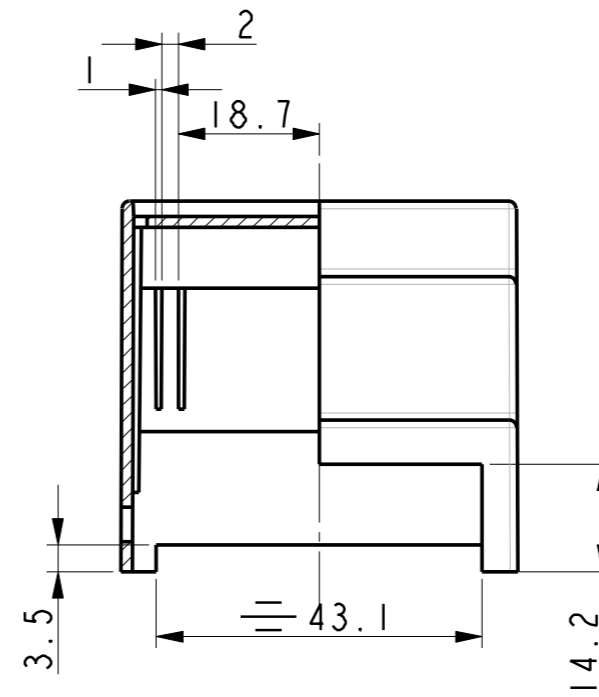

SECTION A-A

SECTION B-B

SCALE 0.500

All rights strictly reserved.
 Production or issue to
 third parties in any form
 whatever is not permitted
 without written authority
 from the proprietors.

Registrated design file: 2020060001255 ©

Dato: 26-Oct-10	BERNIC A/S	
Skala: 1.000	Kunde:	Sheet 1 of 1
Tol.:	Materiale:	Farve:
DS/ISO 2768 - m	PC	Grey 70350
Emne nr.:	3D model:	Tegn. nr.:
n.nnn.nnn.nnn	525_ENCL-01	BC 331
Betegnelsen:	Type 525, open 1-9, closed 10-18	Fil:
		525_ENCL-01